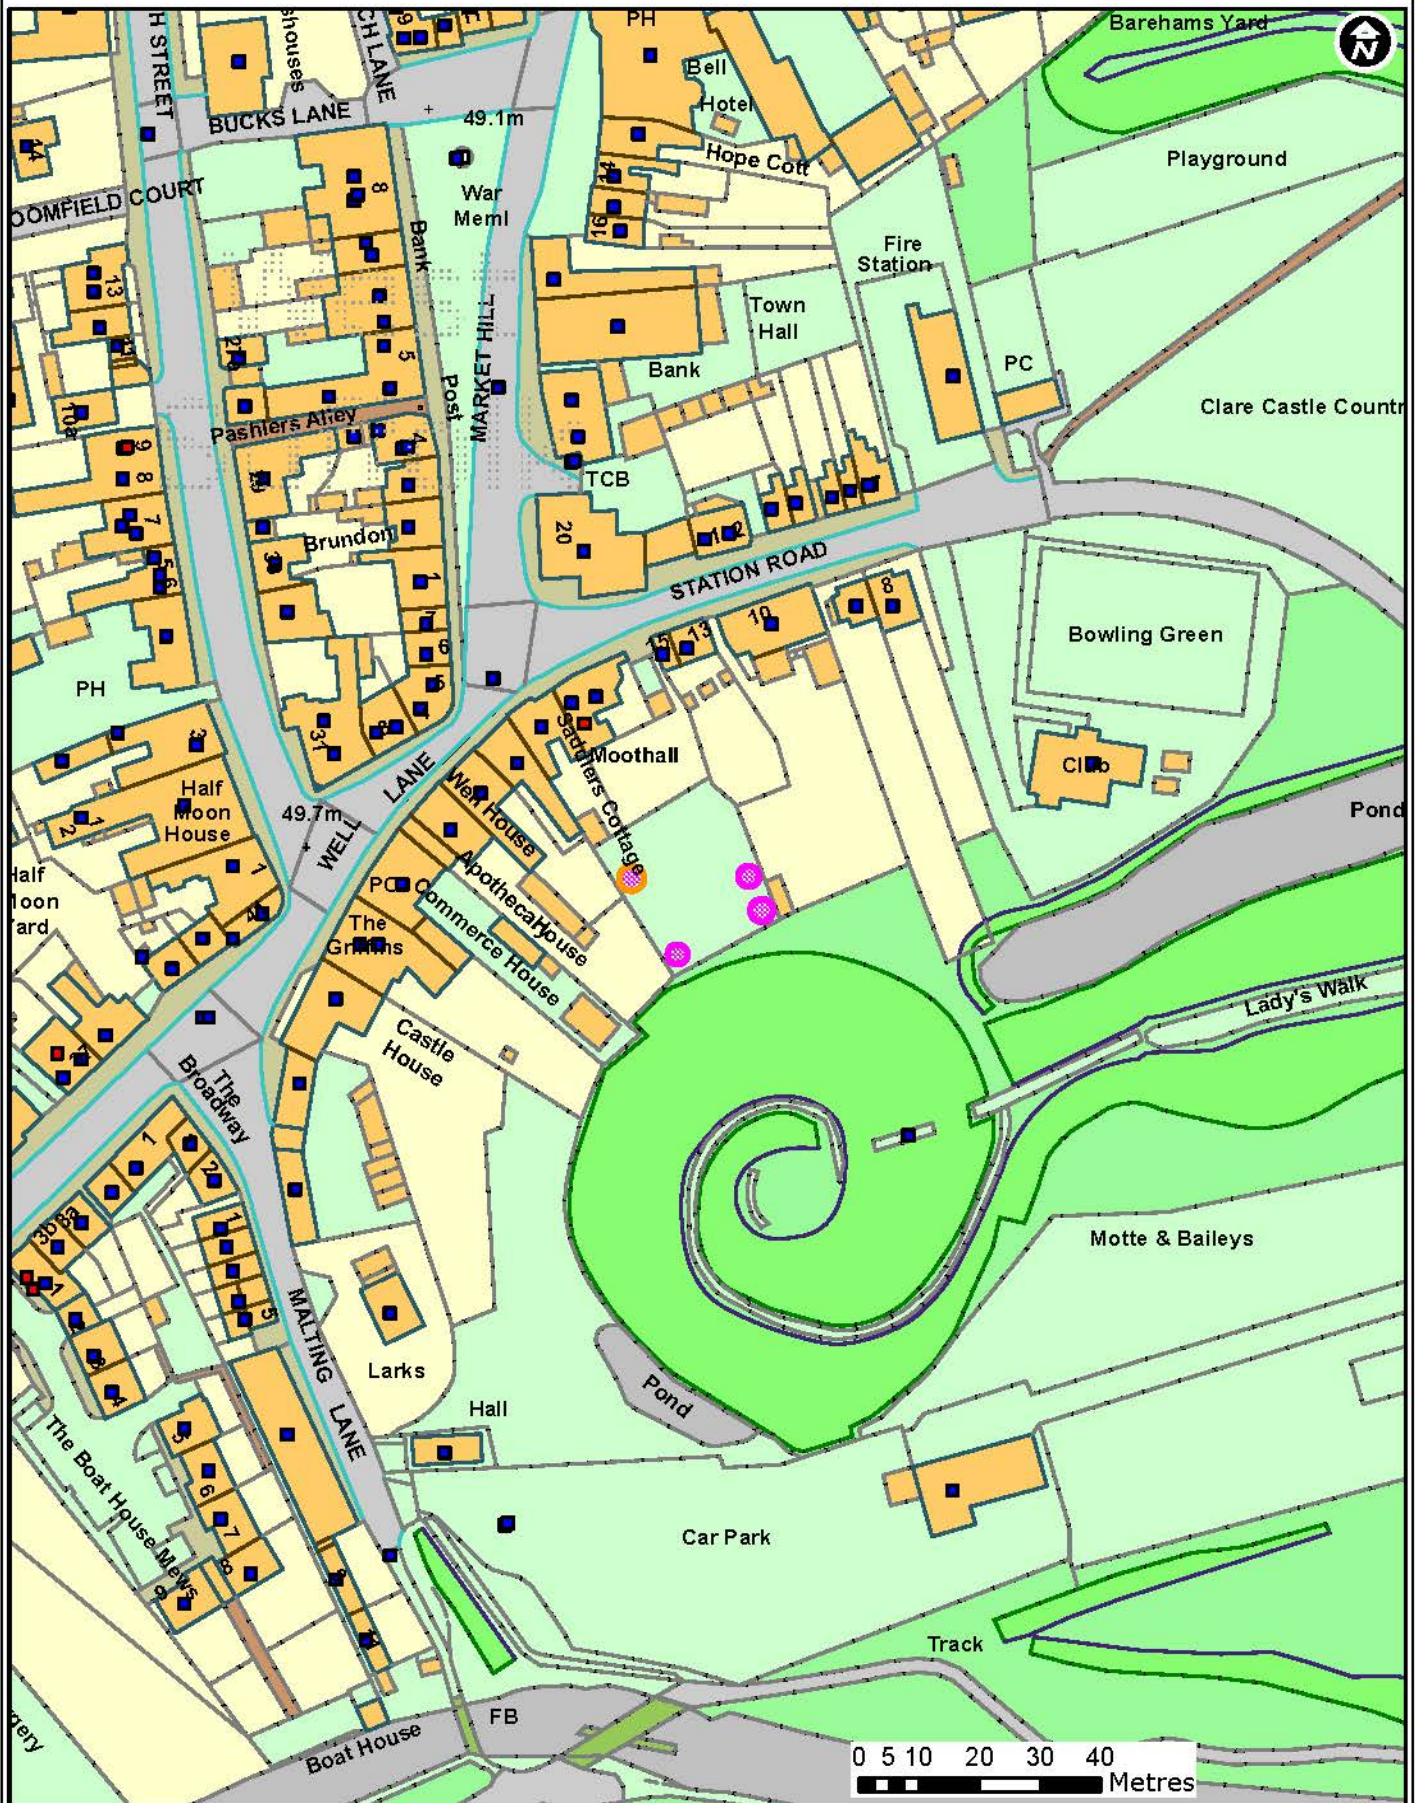

DC/16/1756/TCA - Sea Pictures Gallery, Well House, Well Lane, Clare

Not Set

Forest Heath • St Edmundsbury

West Suffolk
working together

© Crown Copyright and database rights 2015 Ordnance Survey 100019675/100023282. You are not permitted to copy, sub-license, distribute or sell any of this data to third parties in any form. Use of this data is subject to terms and conditions. See www.westsuffolk.gov.uk/disclaimer.cfm.

Scale: 1:1,250
Date: 21/09/2016